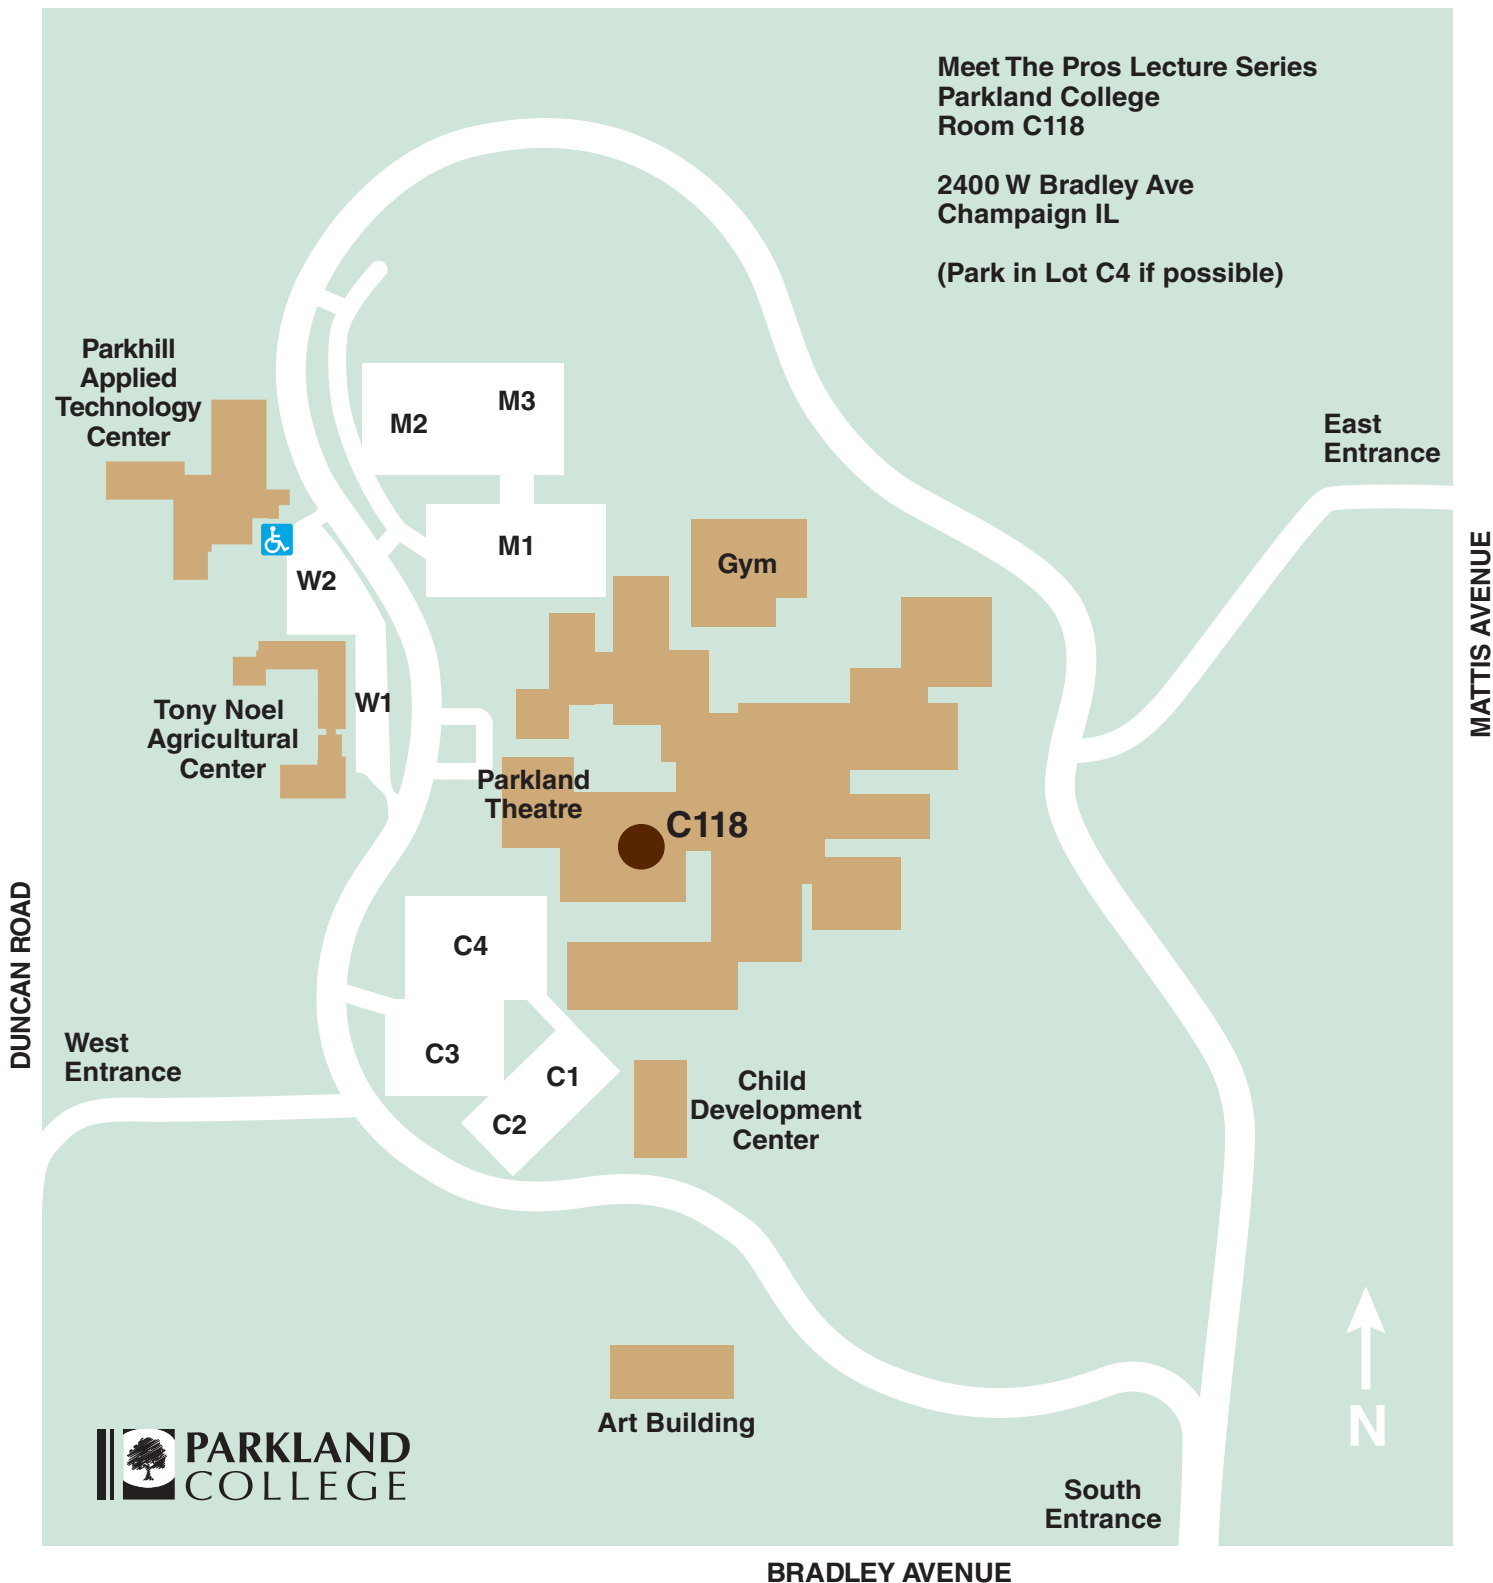

Meet The Pros Lecture Series
Parkland College
Room C118

2400 W Bradley Ave
Champaign IL

(Park in Lot C4 if possible)

Parkhill
Applied
Technology
Center

W2

Tony Noel
Agricultural
Center

W1

Parkland
Theatre

Gym

C118

C4

C3

C1

C2

Child
Development
Center

Art Building

East
Entrance

MATTIS AVENUE

DUNCAN ROAD

West
Entrance

South
Entrance

BRADLEY AVENUE